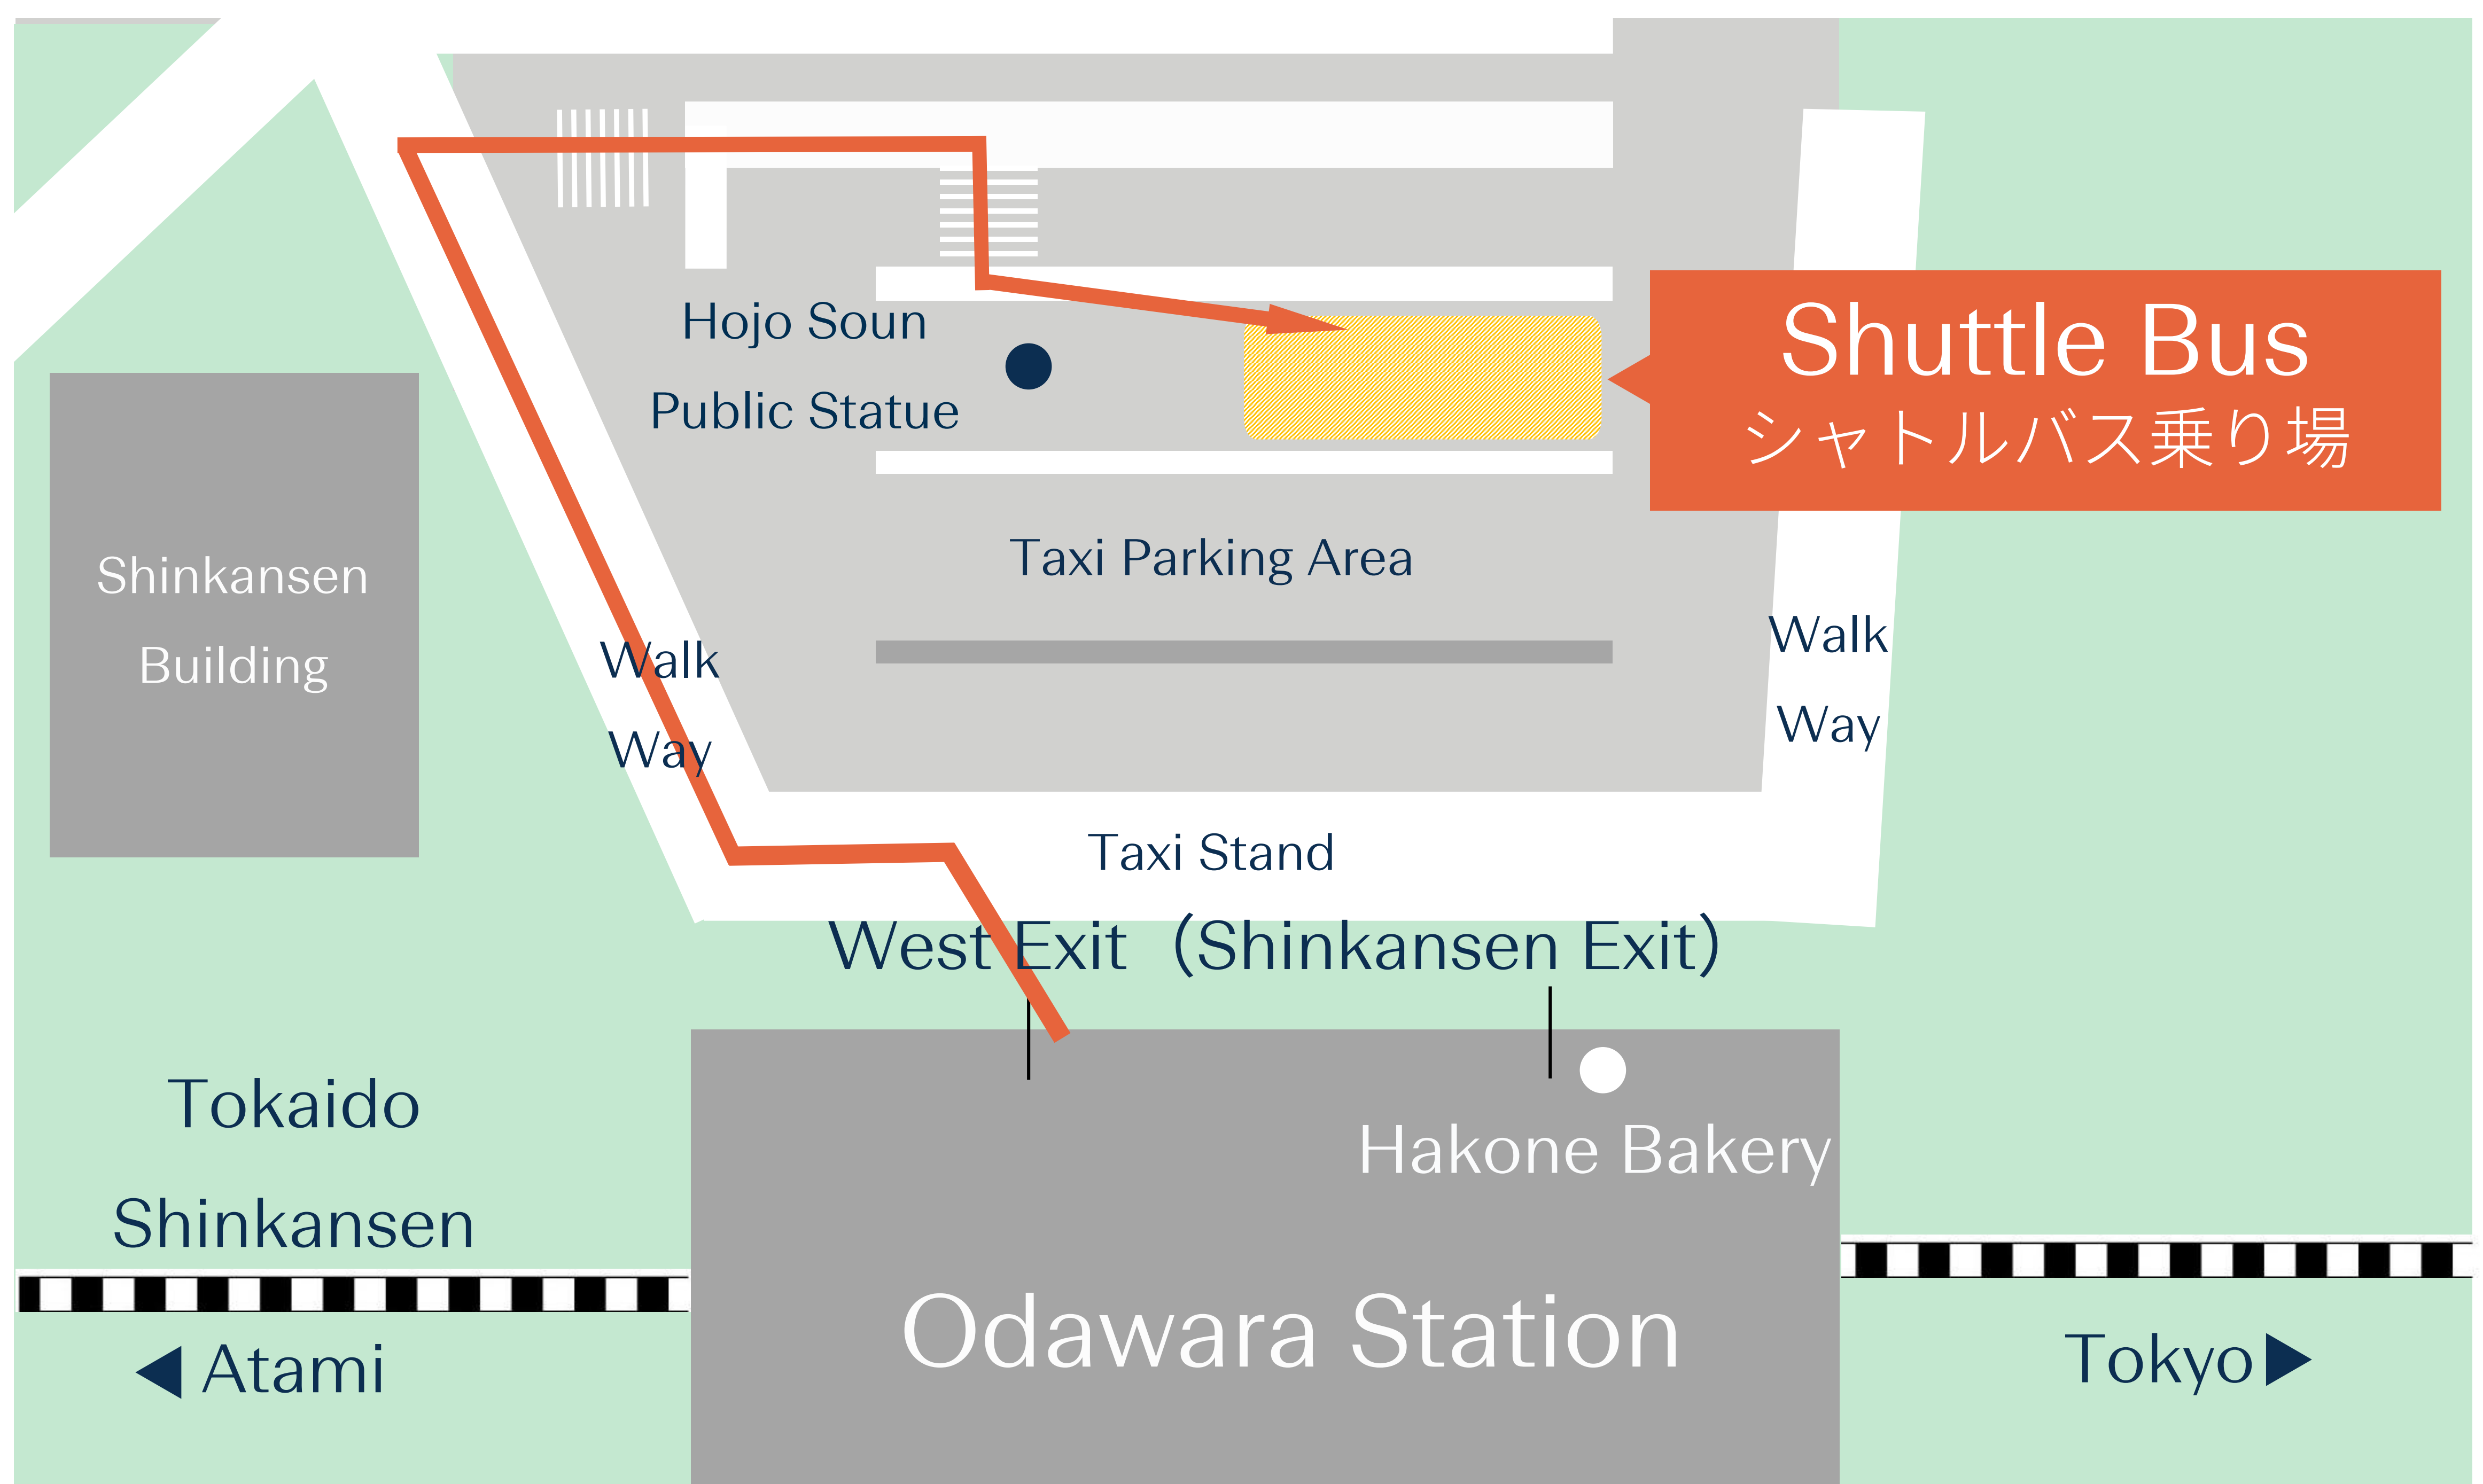

# HOTEL INDIGO®

HAKONE GORA

Odawara Station Free Shuttle Bus

## BUS STOP GUIDE

- The shuttle bus stop is in the center of Rotary of Odawara Station West Exit.
- For Hotel Indigo Hakone Gora guests only.
- Arrival / departure may be delayed due to traffic.
- Our shuttle bus has a maximum capacity. In the event of over capacity we may request you to take the next scheduled bus. Thank you for your understanding.